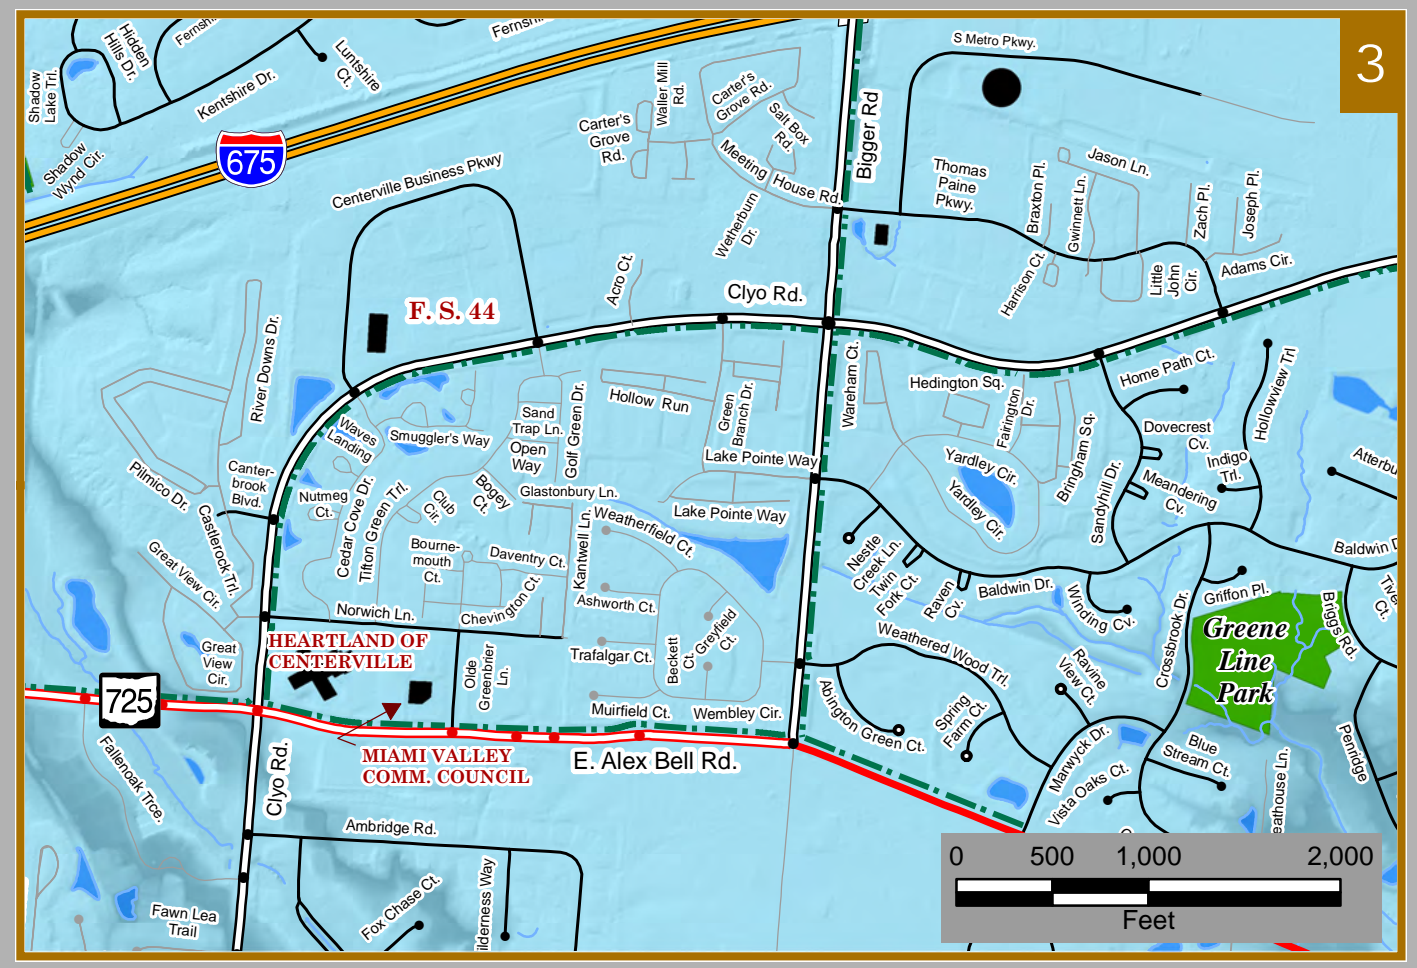

Legend

- Electric Charging Sta.
- Multi-Use Trail
- Interstate
- State Routes
- County Roads
- Parks
- Thoroughfares
- Local Roads
- Private Roads
- City of Centerville
- Historic Centerville
- Inset

Sources: OSIP, 2010 DEM
Montgomery County, Various Layers
Greene County, Various Layers
Warren County, Various Layers