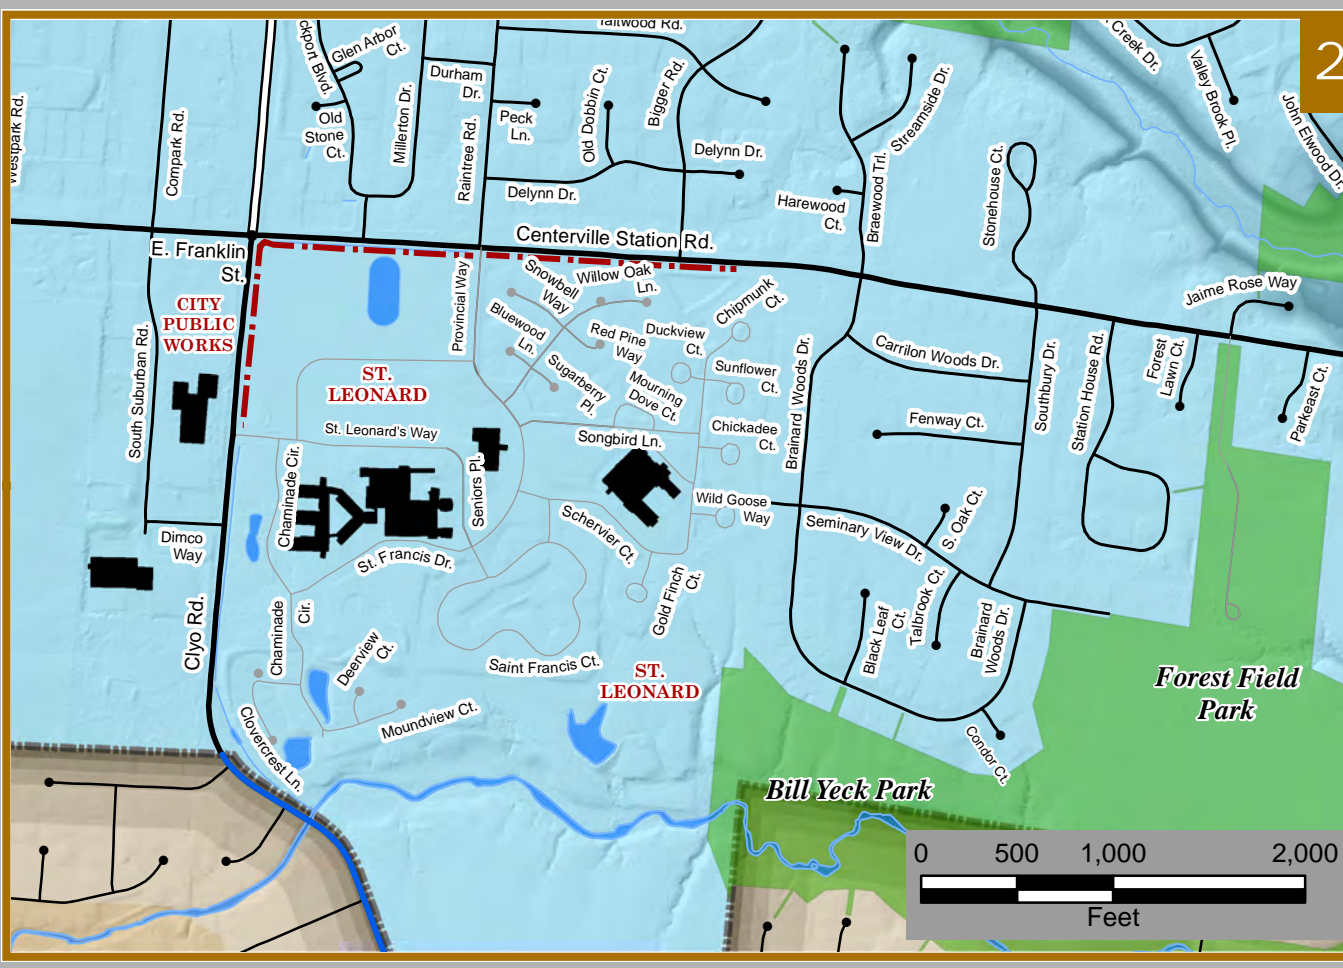

Legend

- Electric Charging Sta.
- Multi-Use Trail
- Interstate
- State Routes
- County Roads
- Parks
- Thoroughfares
- Local Roads
- Private Roads
- City of Centerville
- Historic Centerville
- Inset

Sources: OSIP, 2010 DEM
Montgomery County, Various Layers
Greene County, Various Layers
Warren County, Various Layers