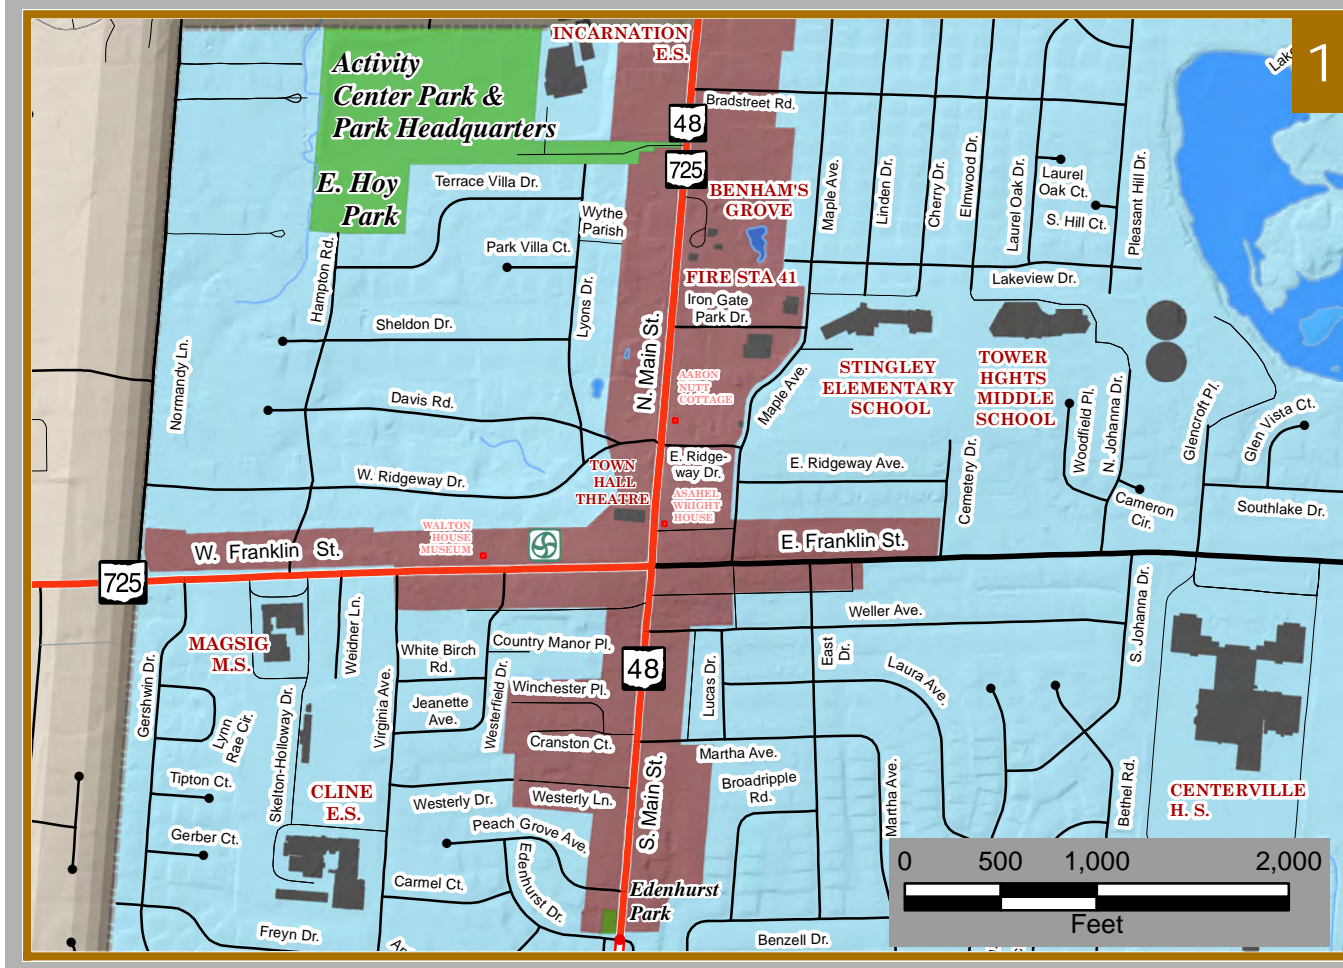

Legend

- Electric Charging Sta.
- Multi-Use Trail
- Interstate
- State Routes
- County Roads
- Parks
- Thoroughfares
- Local Roads
- Private Roads
- City of Centerville
- Historic Centerville
- Inset

Sources: OSIP, 2010 DEM
Montgomery County, Various Layers
Greene County, Various Layers
Warren County, Various Layers