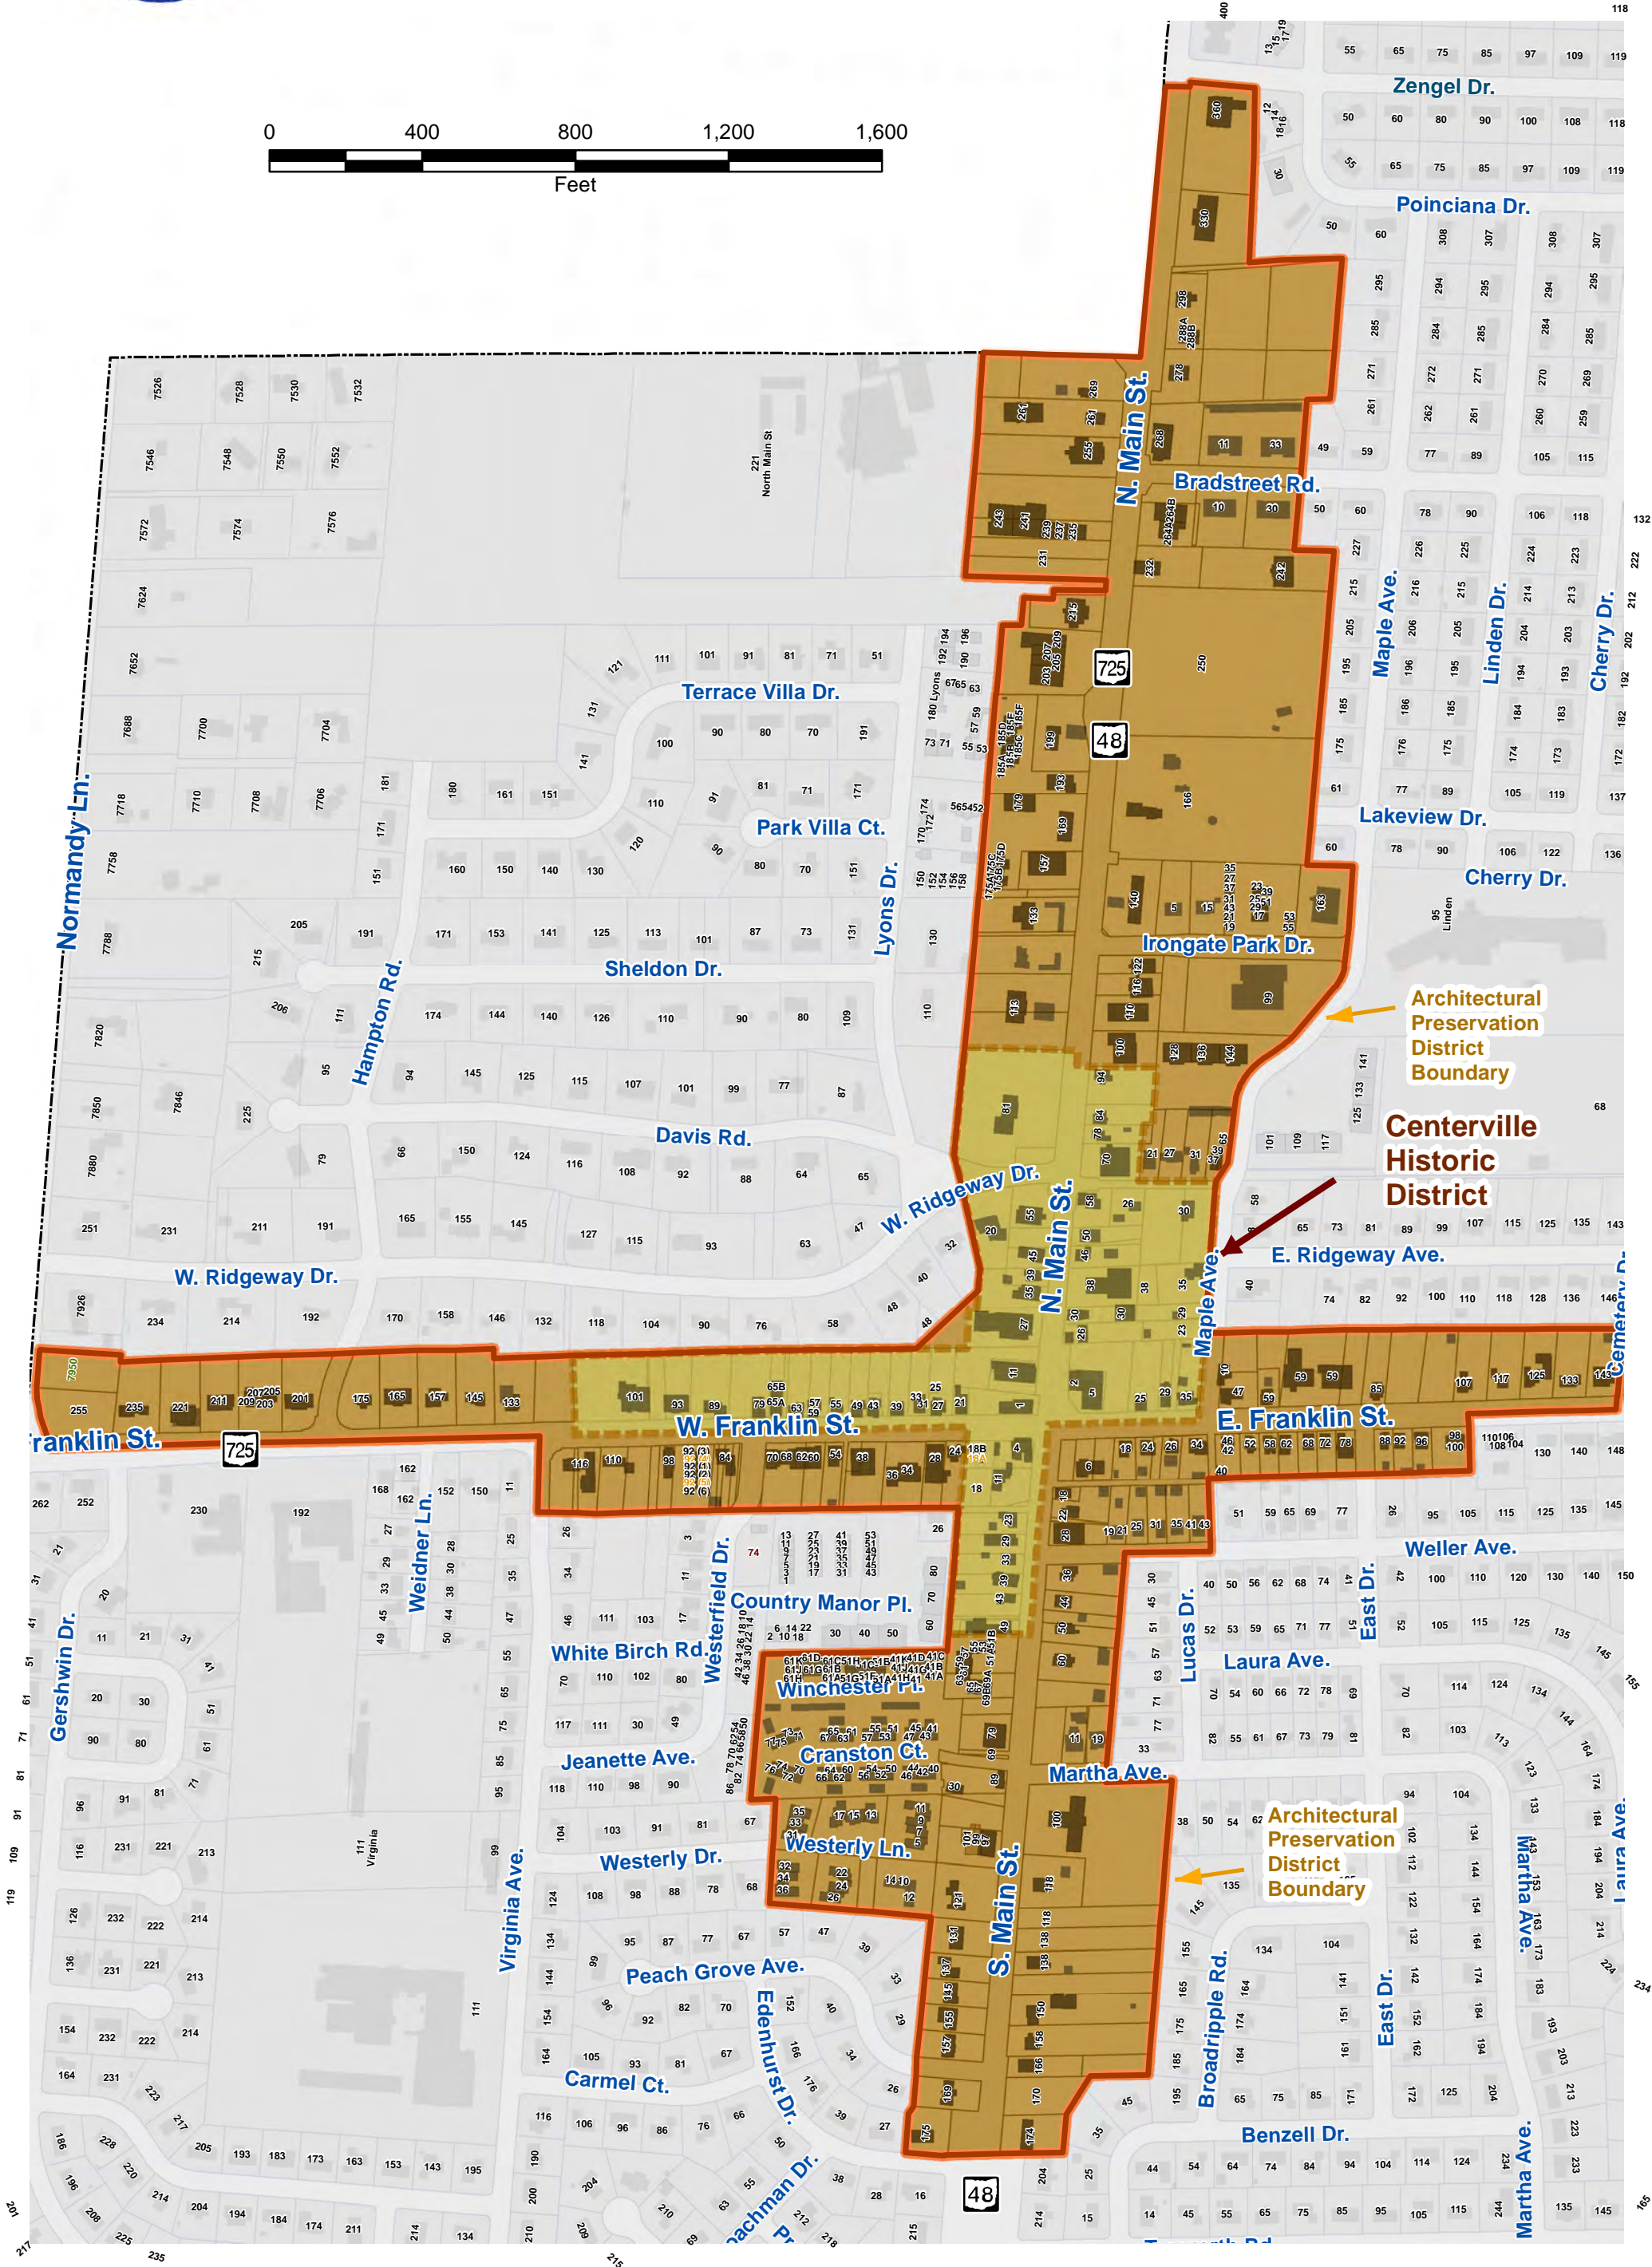

Architectural Preservation District

CITY OF CENTERVILLE, OHIO

PREPARED BY: MARK YANDRICK
GIS ANALYST, CITY OF CENTERVILLE

2011