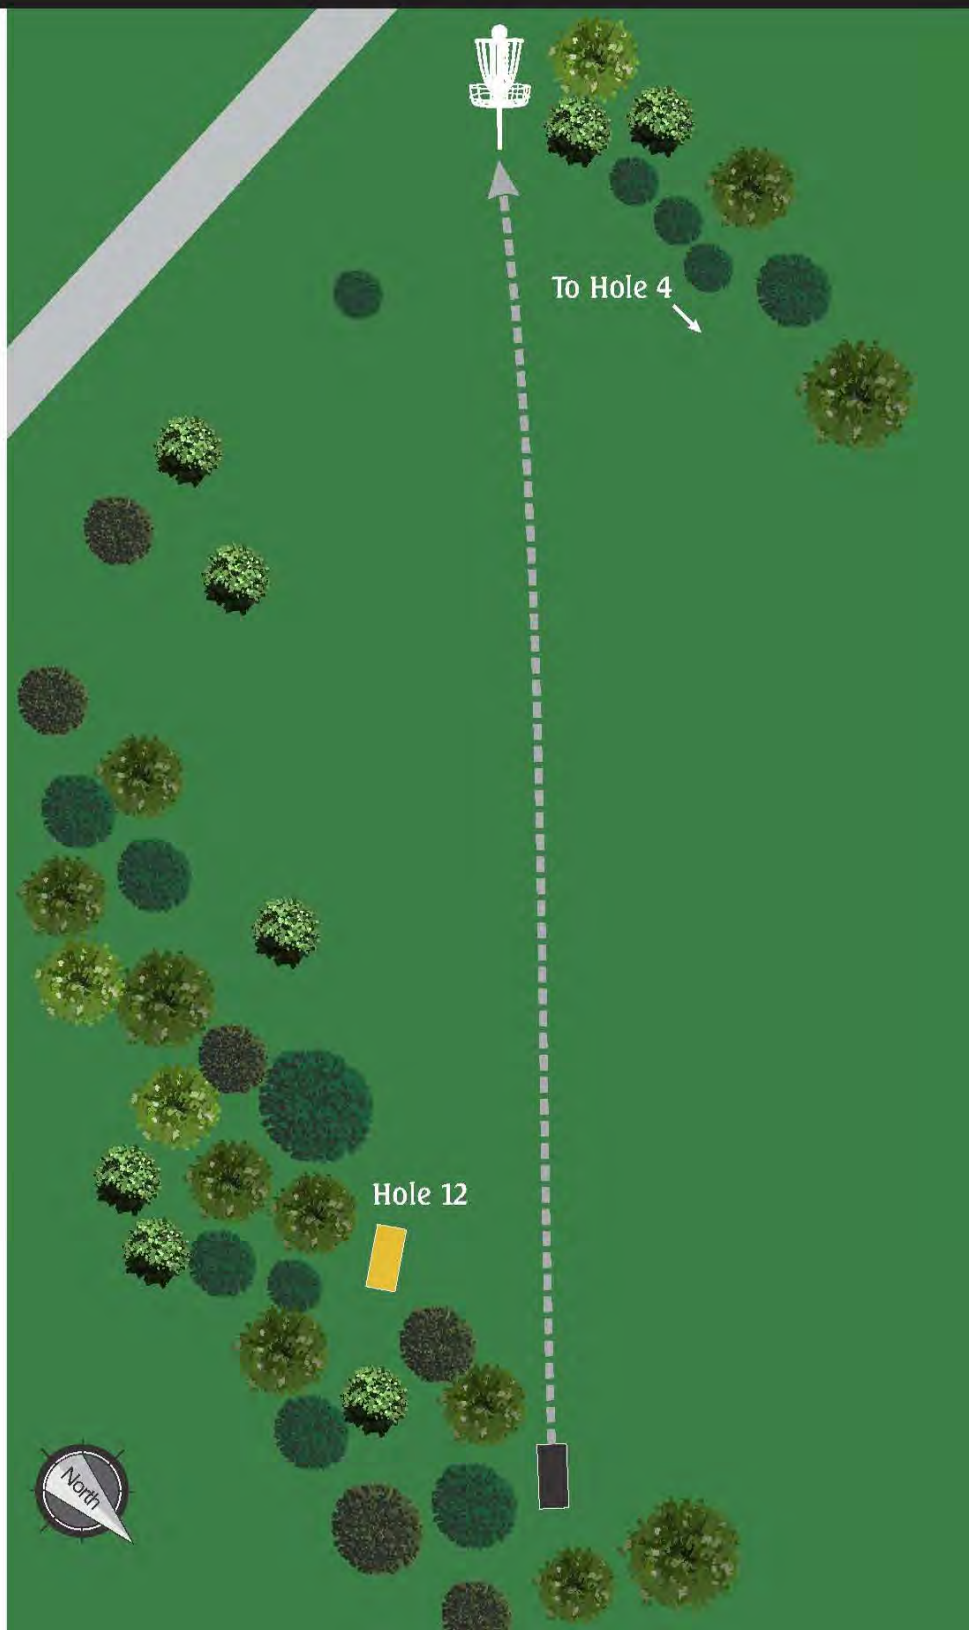

3

Par 4 415 ft

discgolf.com

www.centervilleohio.gov/discgolf

Issues with course condition?
Please call 937-433-7151.