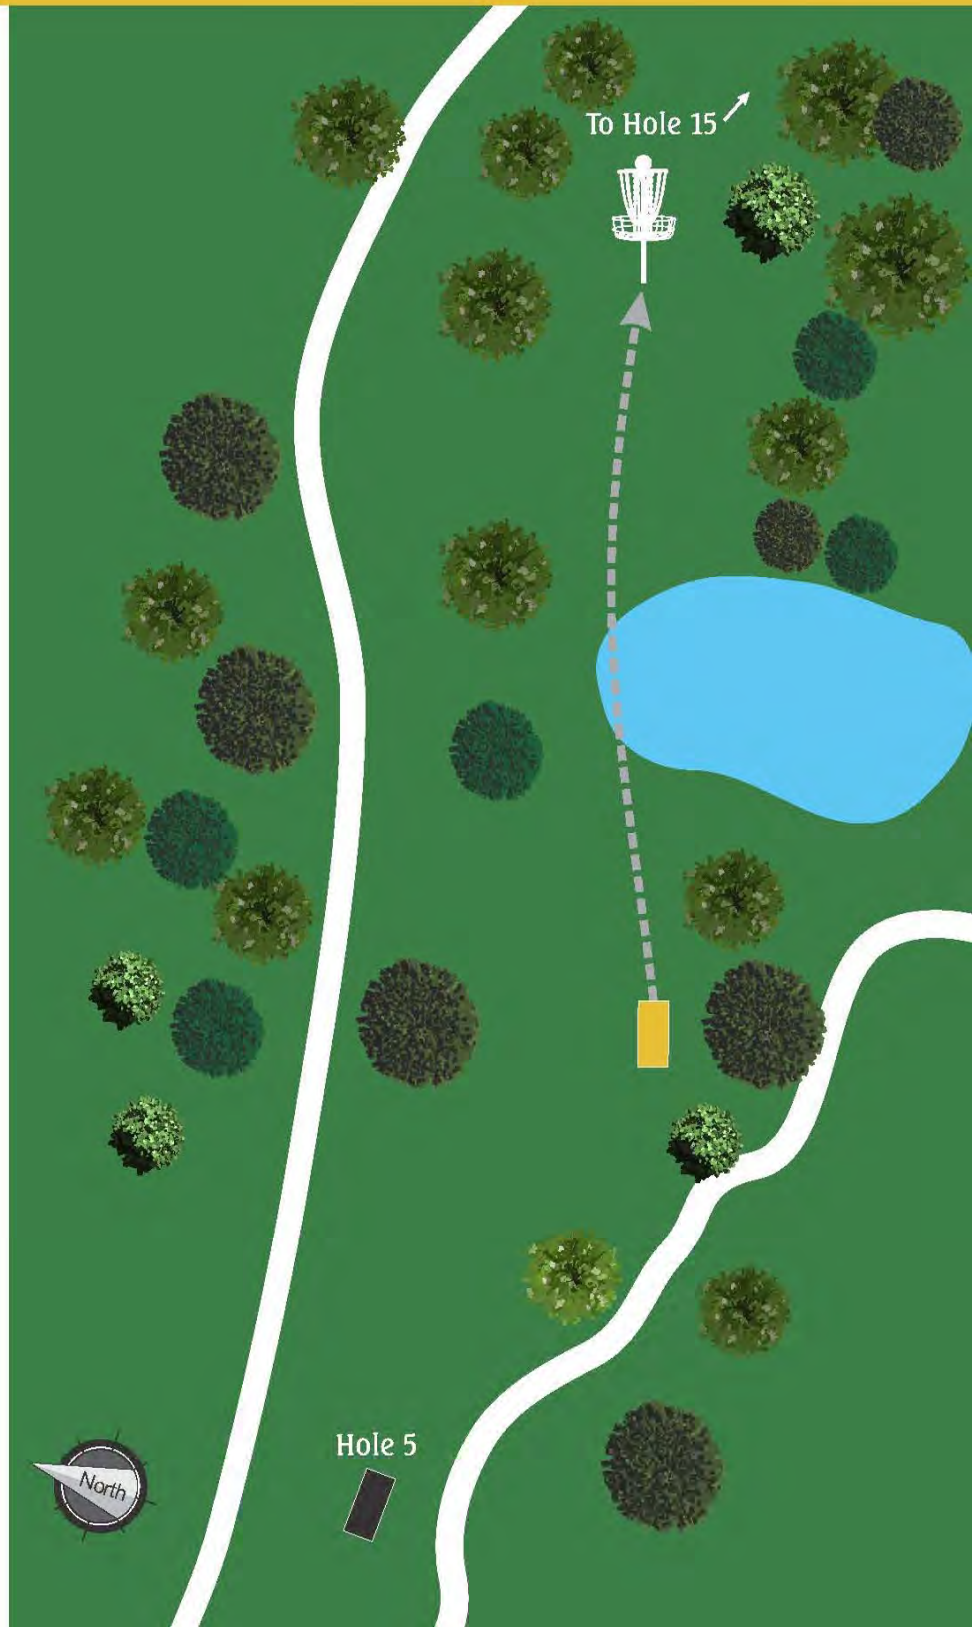

discgolf.com

www.centervilleohio.gov/discgolf

Issues with course condition?
Please call 937-433-7151.

14

Par 3 174 ft

discgolf.com

www.centervilleohio.gov/discgolf

Issues with course condition?
Please call 937-433-7151.