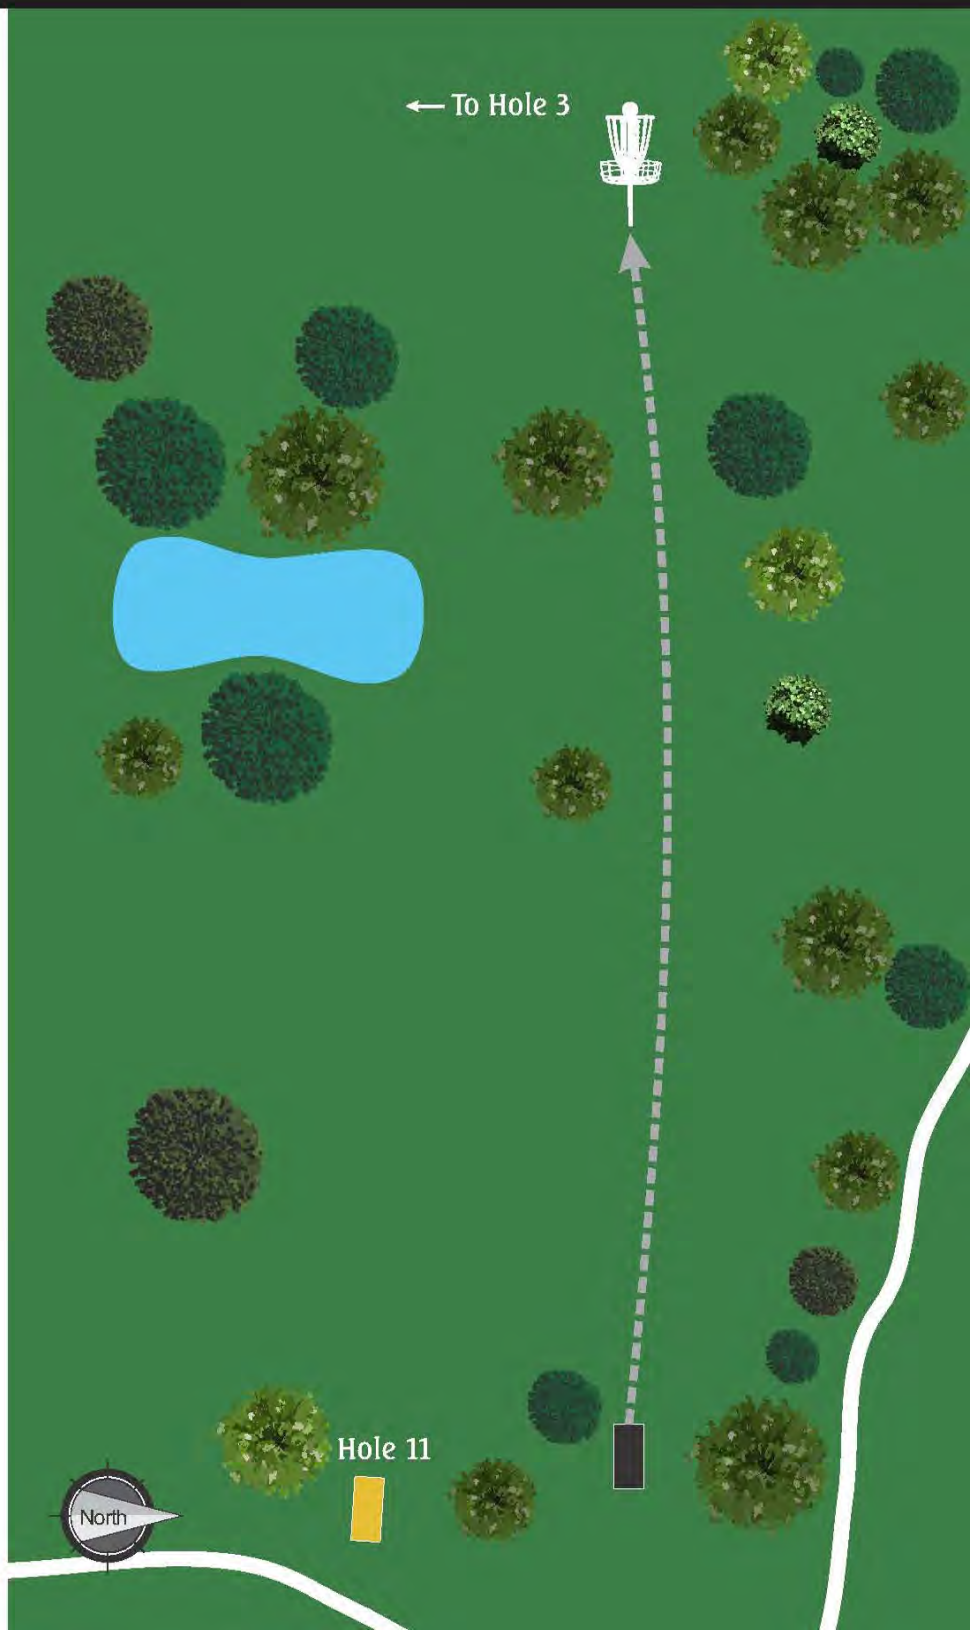

2

Par 3 204 ft

discgolf.com

www.centervilleohio.gov/discgolf

Issues with course condition?
Please call 937-433-7151.