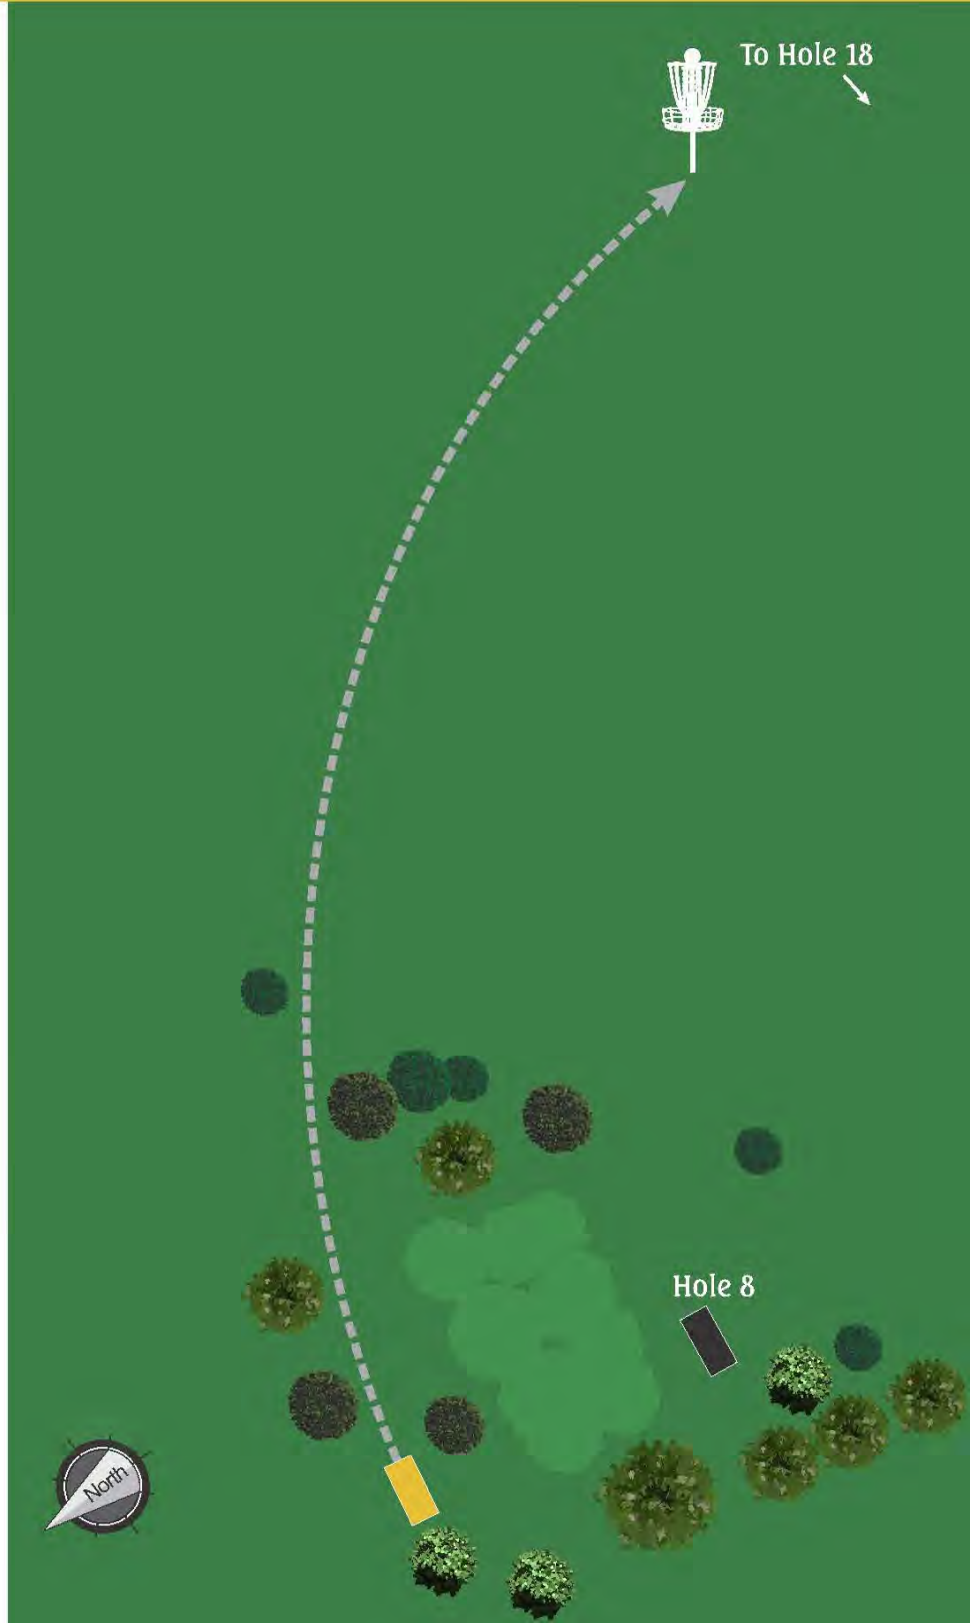

www.centervilleohio.gov/discgolf

Issues with course condition?
Please call 937-433-7151.

17

Par 3 270 ft

discgolf.com

www.centervilleohio.gov/discgolf

Issues with course condition?
Please call 937-433-7151.