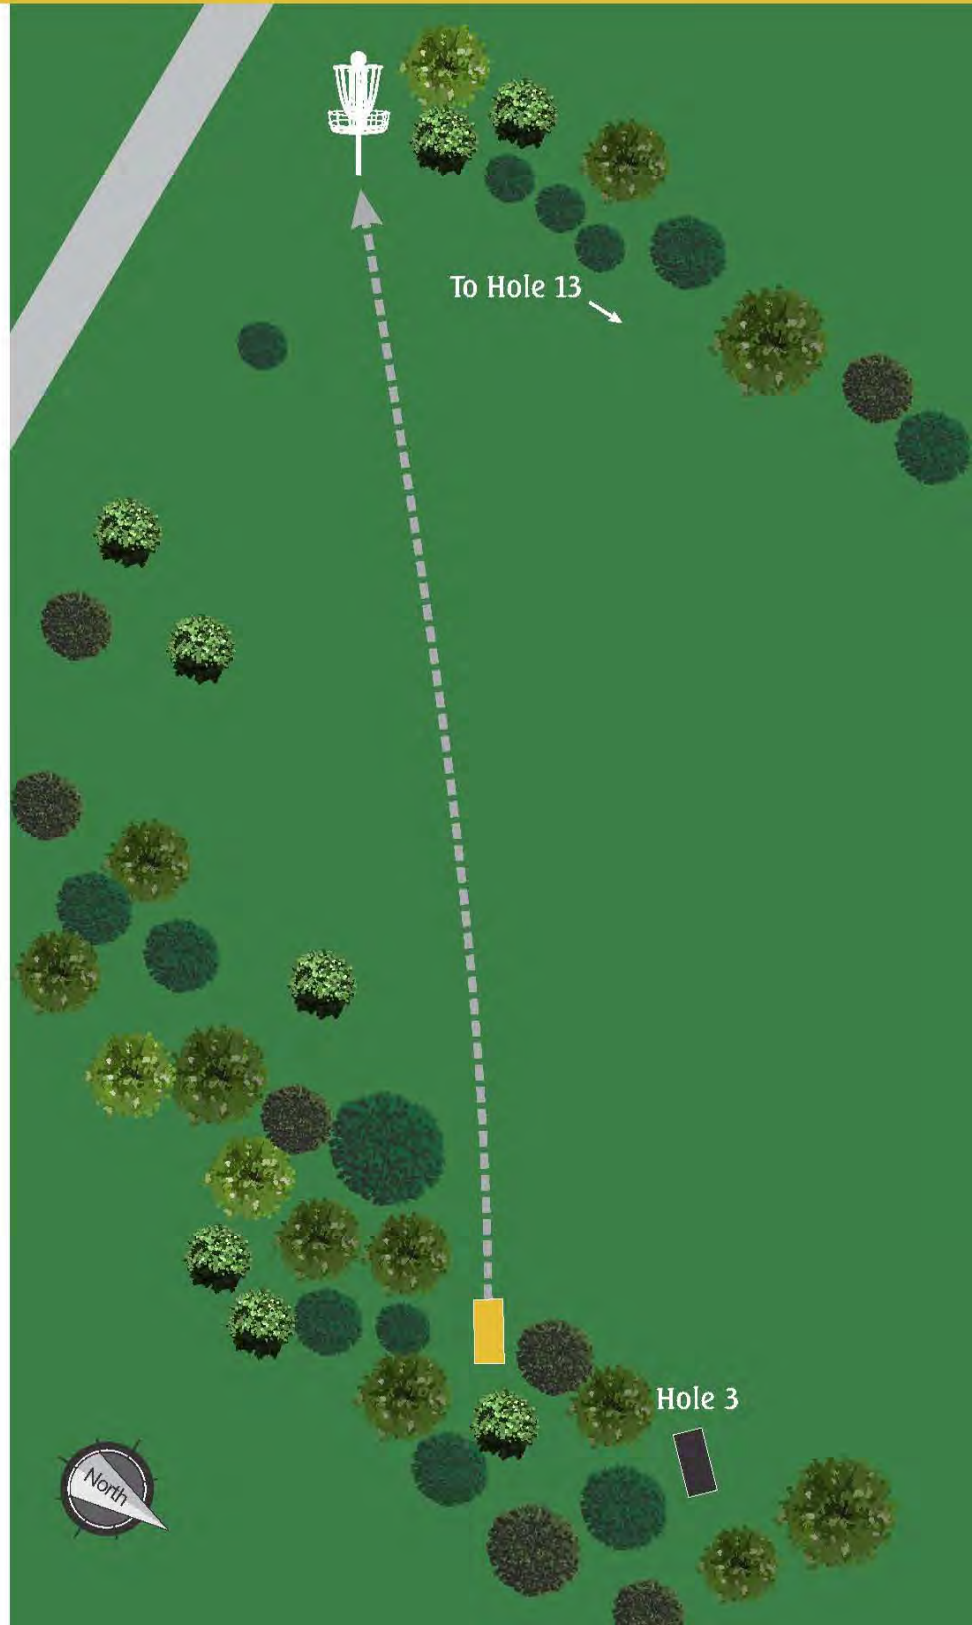

Issues with course condition?
Please call 937-433-7151.

12

Par 3 355 ft

discgolf.com

www.centervilleohio.gov/discgolf

Issues with course condition?
Please call 937-433-7151.

13

Par 3
258 ft