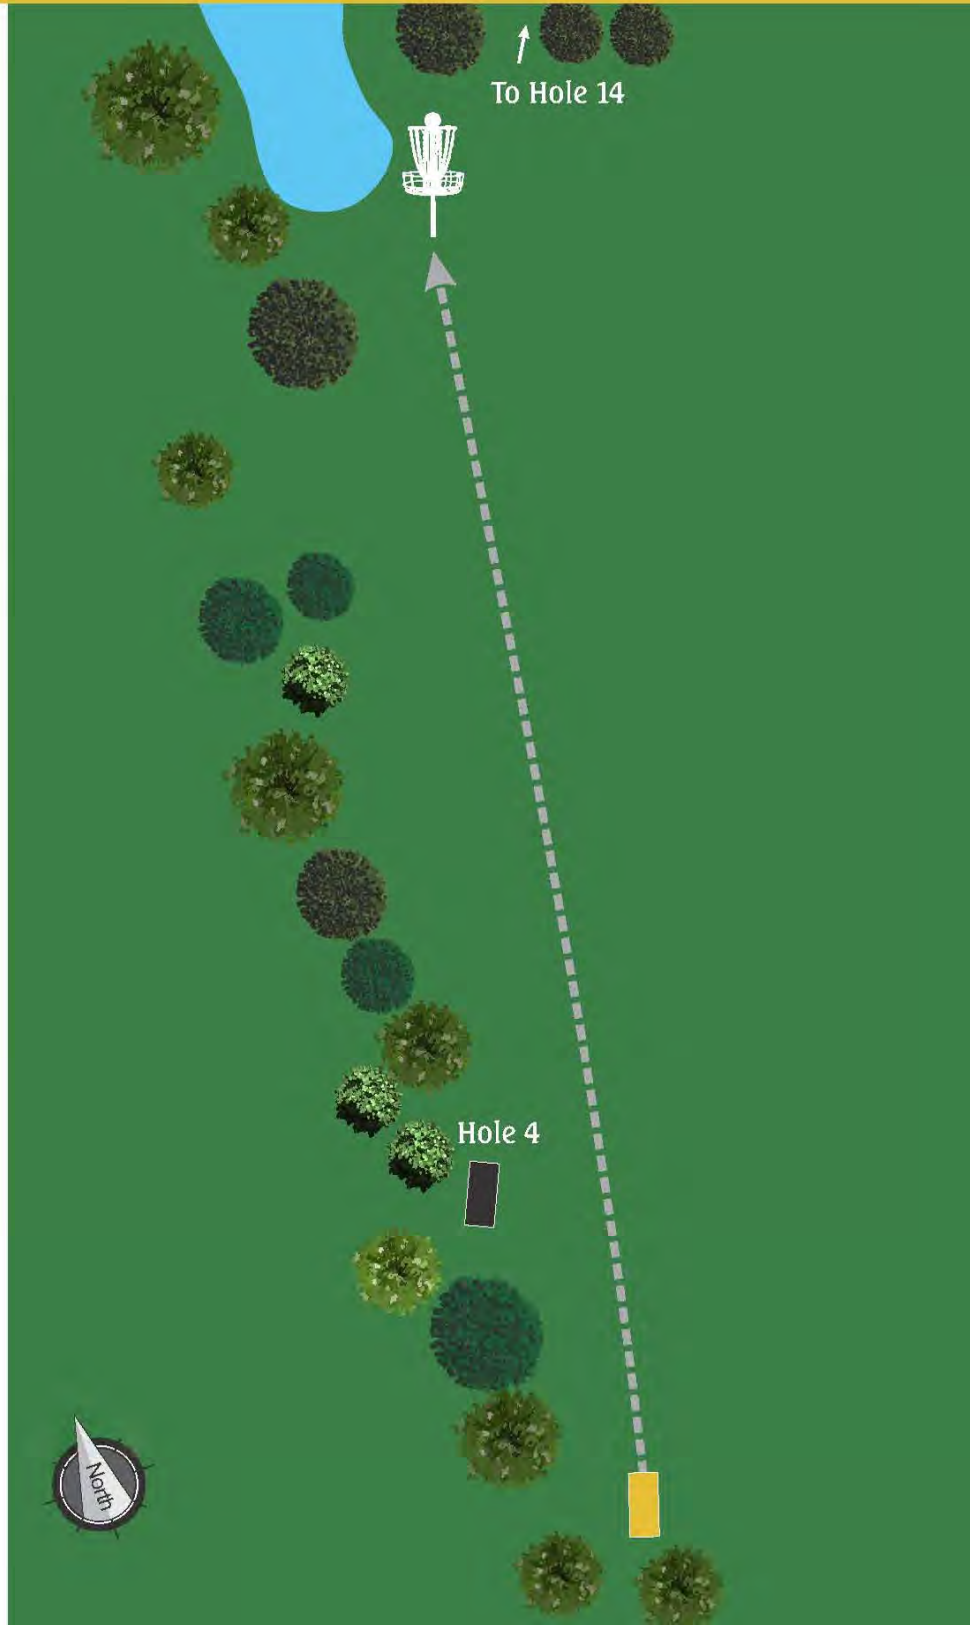

13

Par 3
258 ft

discgolf.com

www.centervilleohio.gov/discgolf

Issues with course condition?
Please call 937-433-7151.