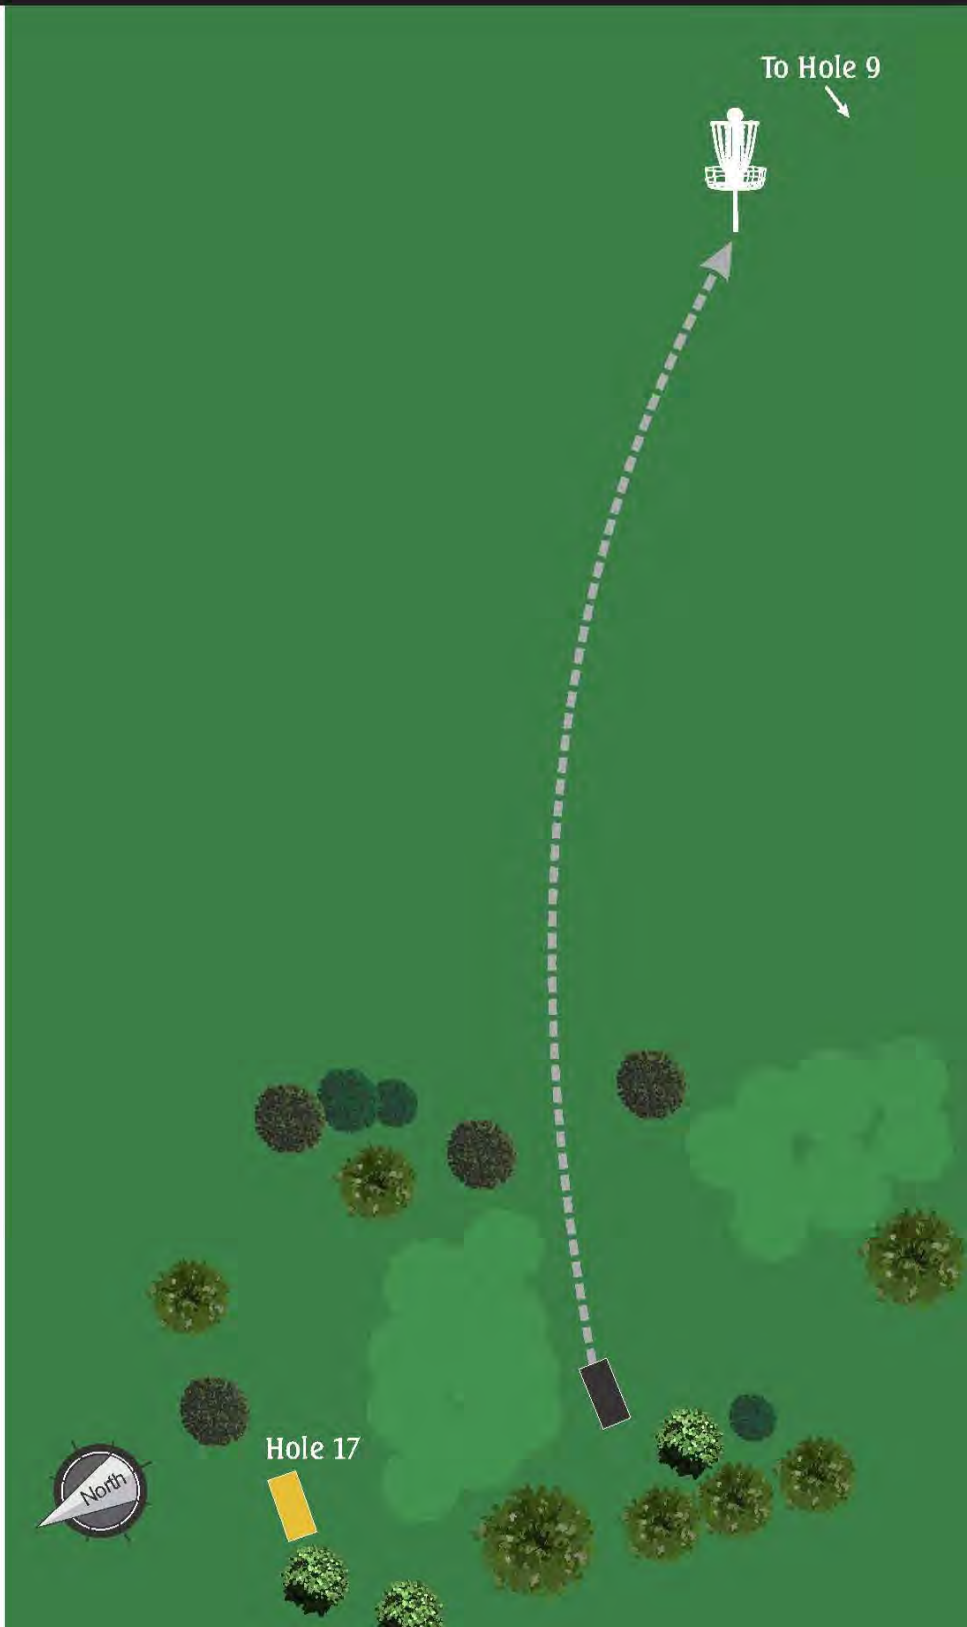

8

Par 3 226 ft

discgolf.com

www.centervilleohio.gov/discgolf

Issues with course condition?
Please call 937-433-7151.