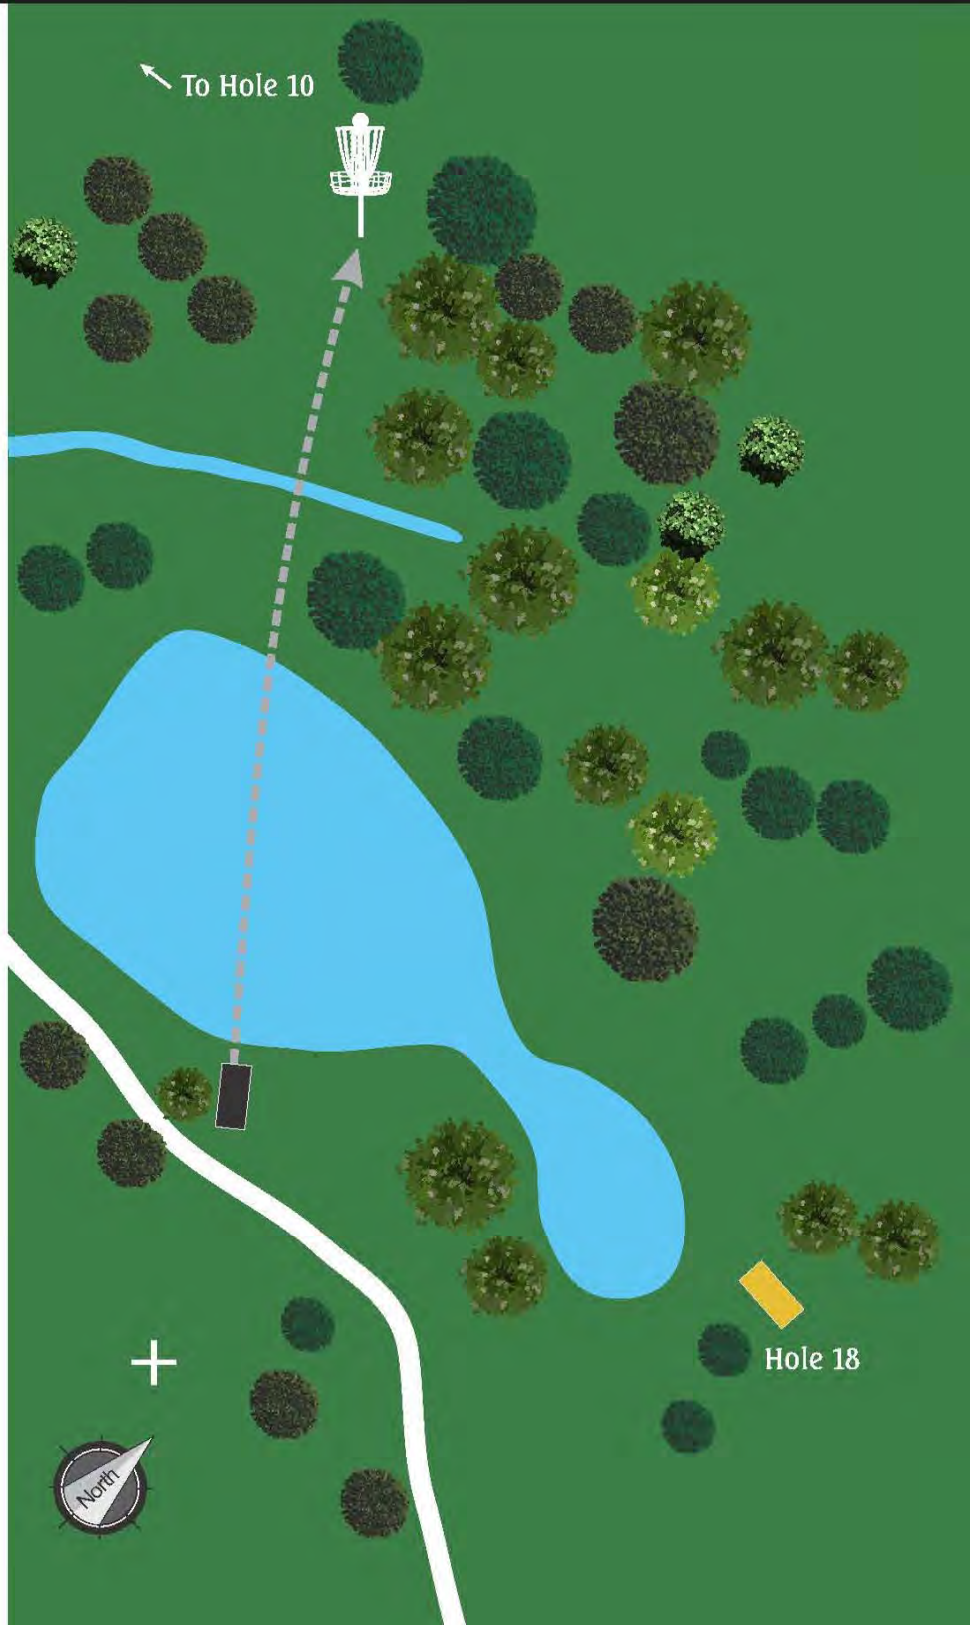

Issues with course condition?
Please call 937-433-7151.

+

9

Par 3
224 ft

discgolf.com

www.centervilleohio.gov/discgolf

Issues with course condition?
Please call 937-433-7151.

10