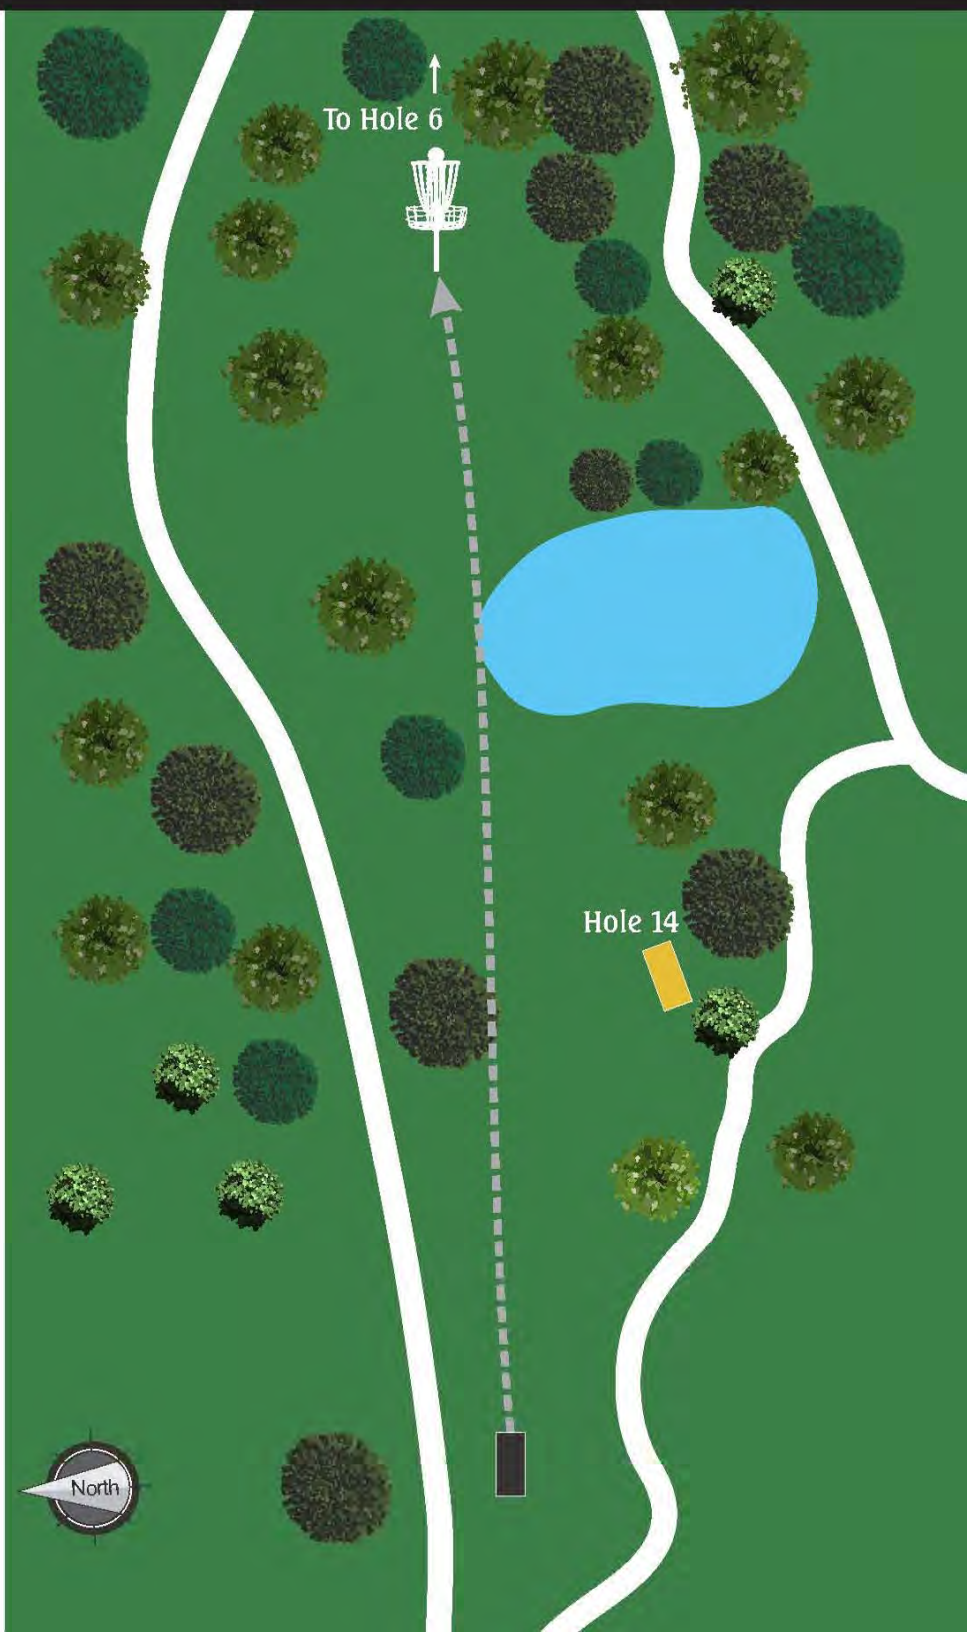

5

Par 3 276 ft

discgolf.com

www.centervilleohio.gov/discgolf

Issues with course condition?
Please call 937-433-7151.