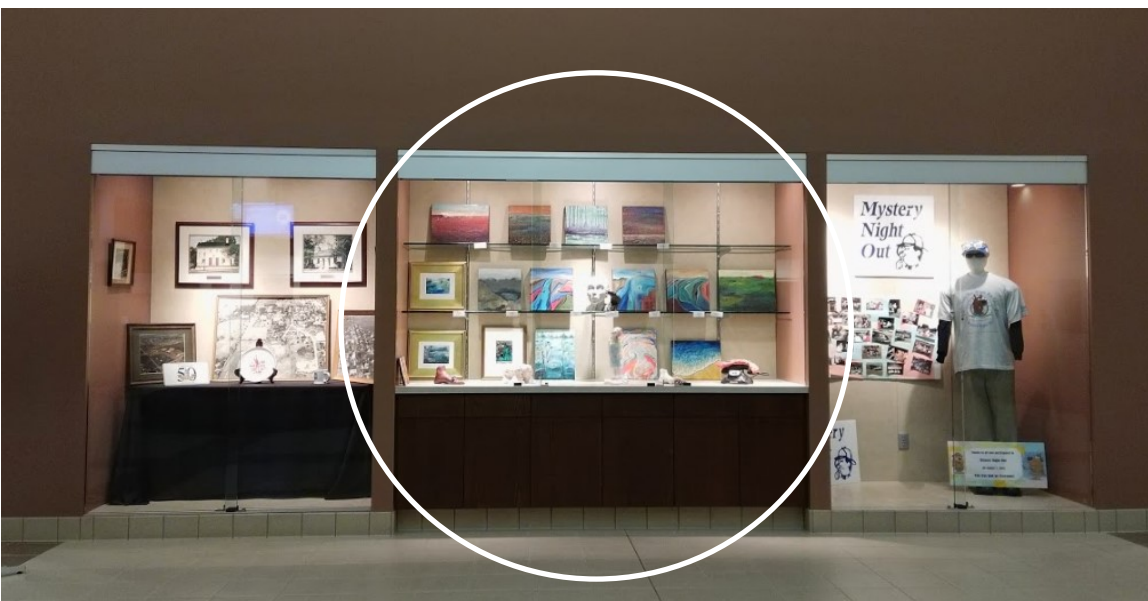

**Centerville Art Gallery**

North (or Back) Wall  
21 ft 7 inches

East (or Side) Wall  
16 feet

Cabinet  
8 feet 8 inches  
3 shelves, just over 1  
foot tall  
(larger open spaces  
also available if  
prearranged before  
hand)